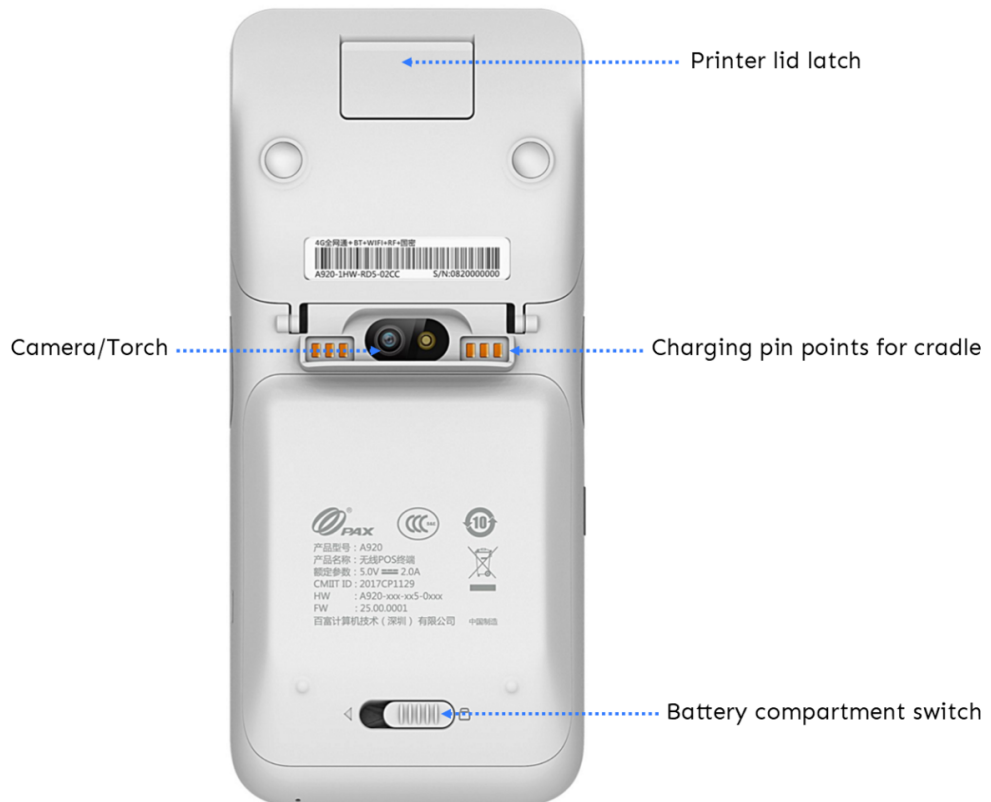

Verofy® Move overview

This page shows you where to find the power and volume buttons on your Verofy® Move, as well as the charging port.

Revision #22

Created 31 May 2023 08:38:27 by Verofy® Support

Updated 28 July 2025 16:19:49 by Verofy® Support