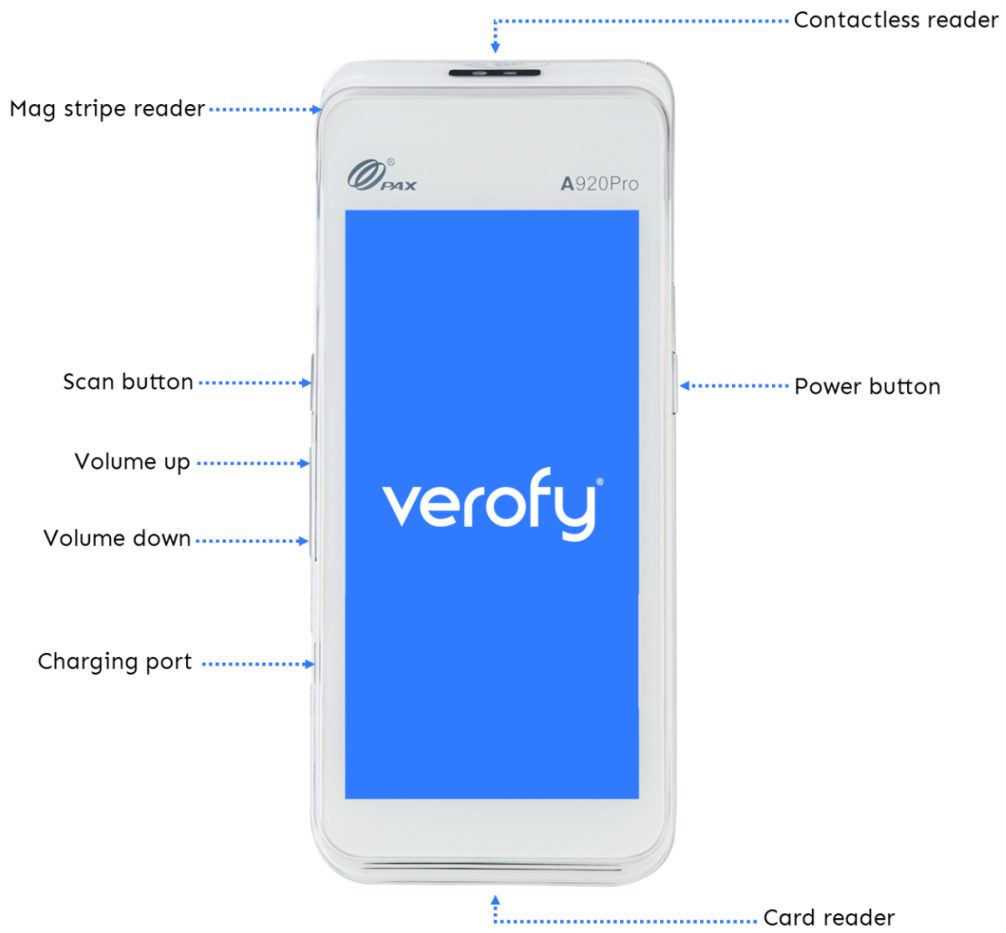

Verofy® Move overview

This page shows you where to find the power and volume buttons on your Verofy® Move, as well as the charging port.

Revision #22

Created 31 May 2023 08:38:27 by Verofy® Support

Updated 28 July 2025 16:19:49 by Verofy® Support